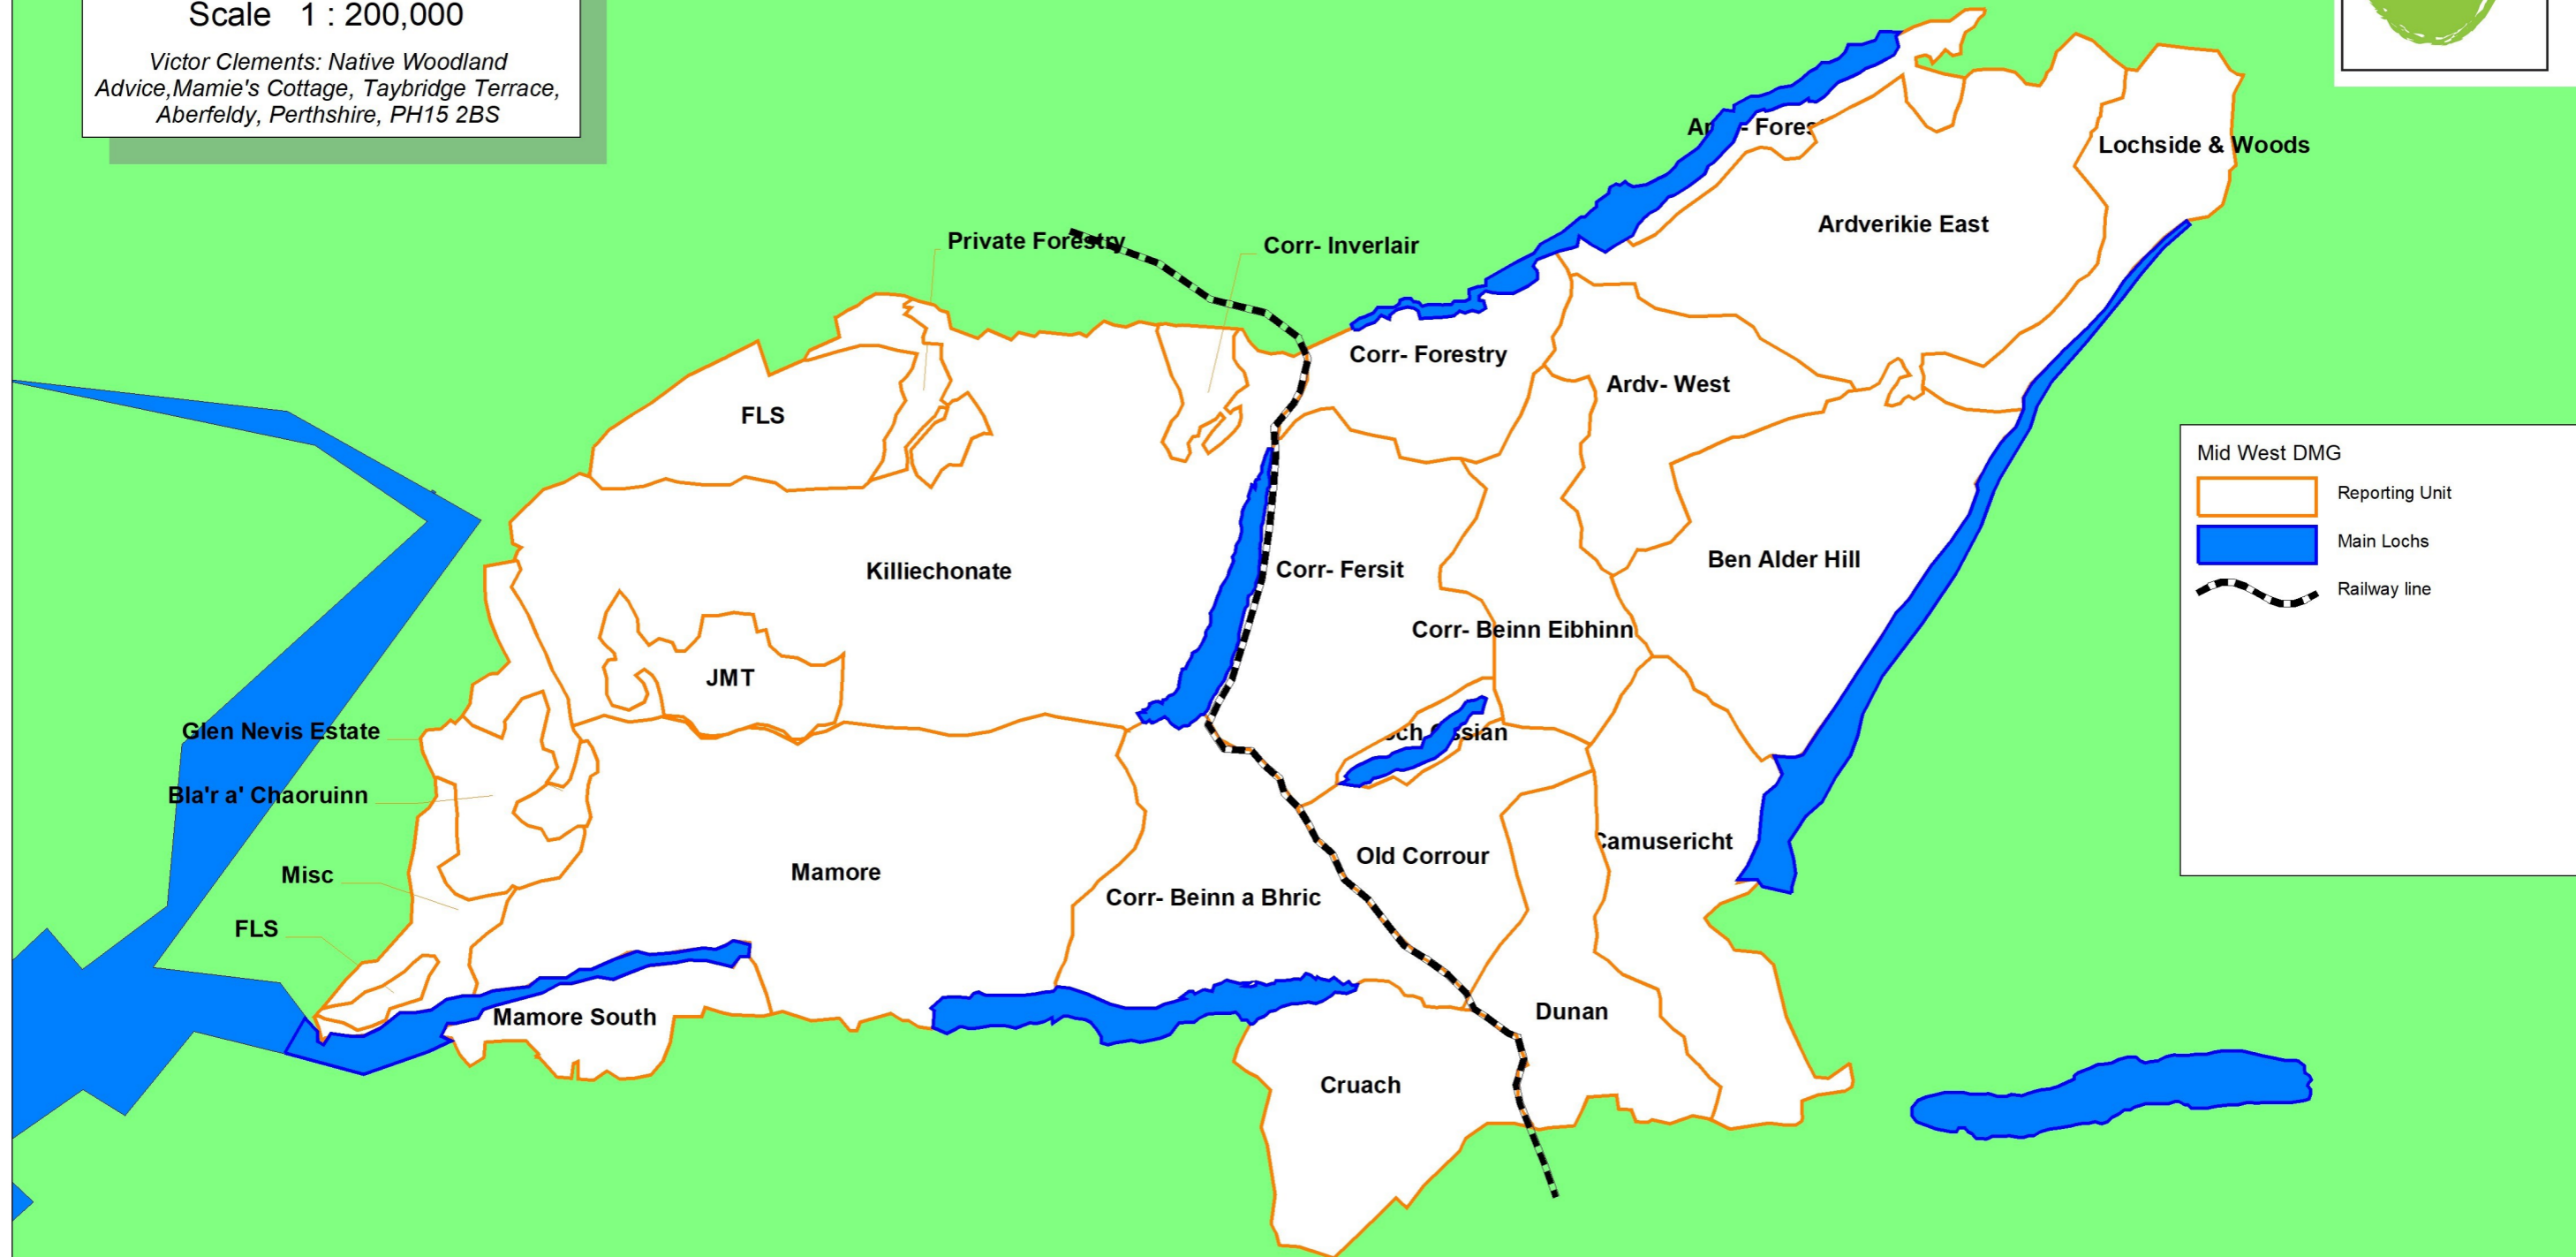

Mid West Deer Management Group

Reporting Units Map

Scale 1 : 200,000

Victor Clements: Native Woodland
Advice, Mamie's Cottage, Taybridge Terrace,
Aberfeldy, Perthshire, PH15 2BS

Mid West DMG

- Reporting Unit
- Main Lochs
- Railway line