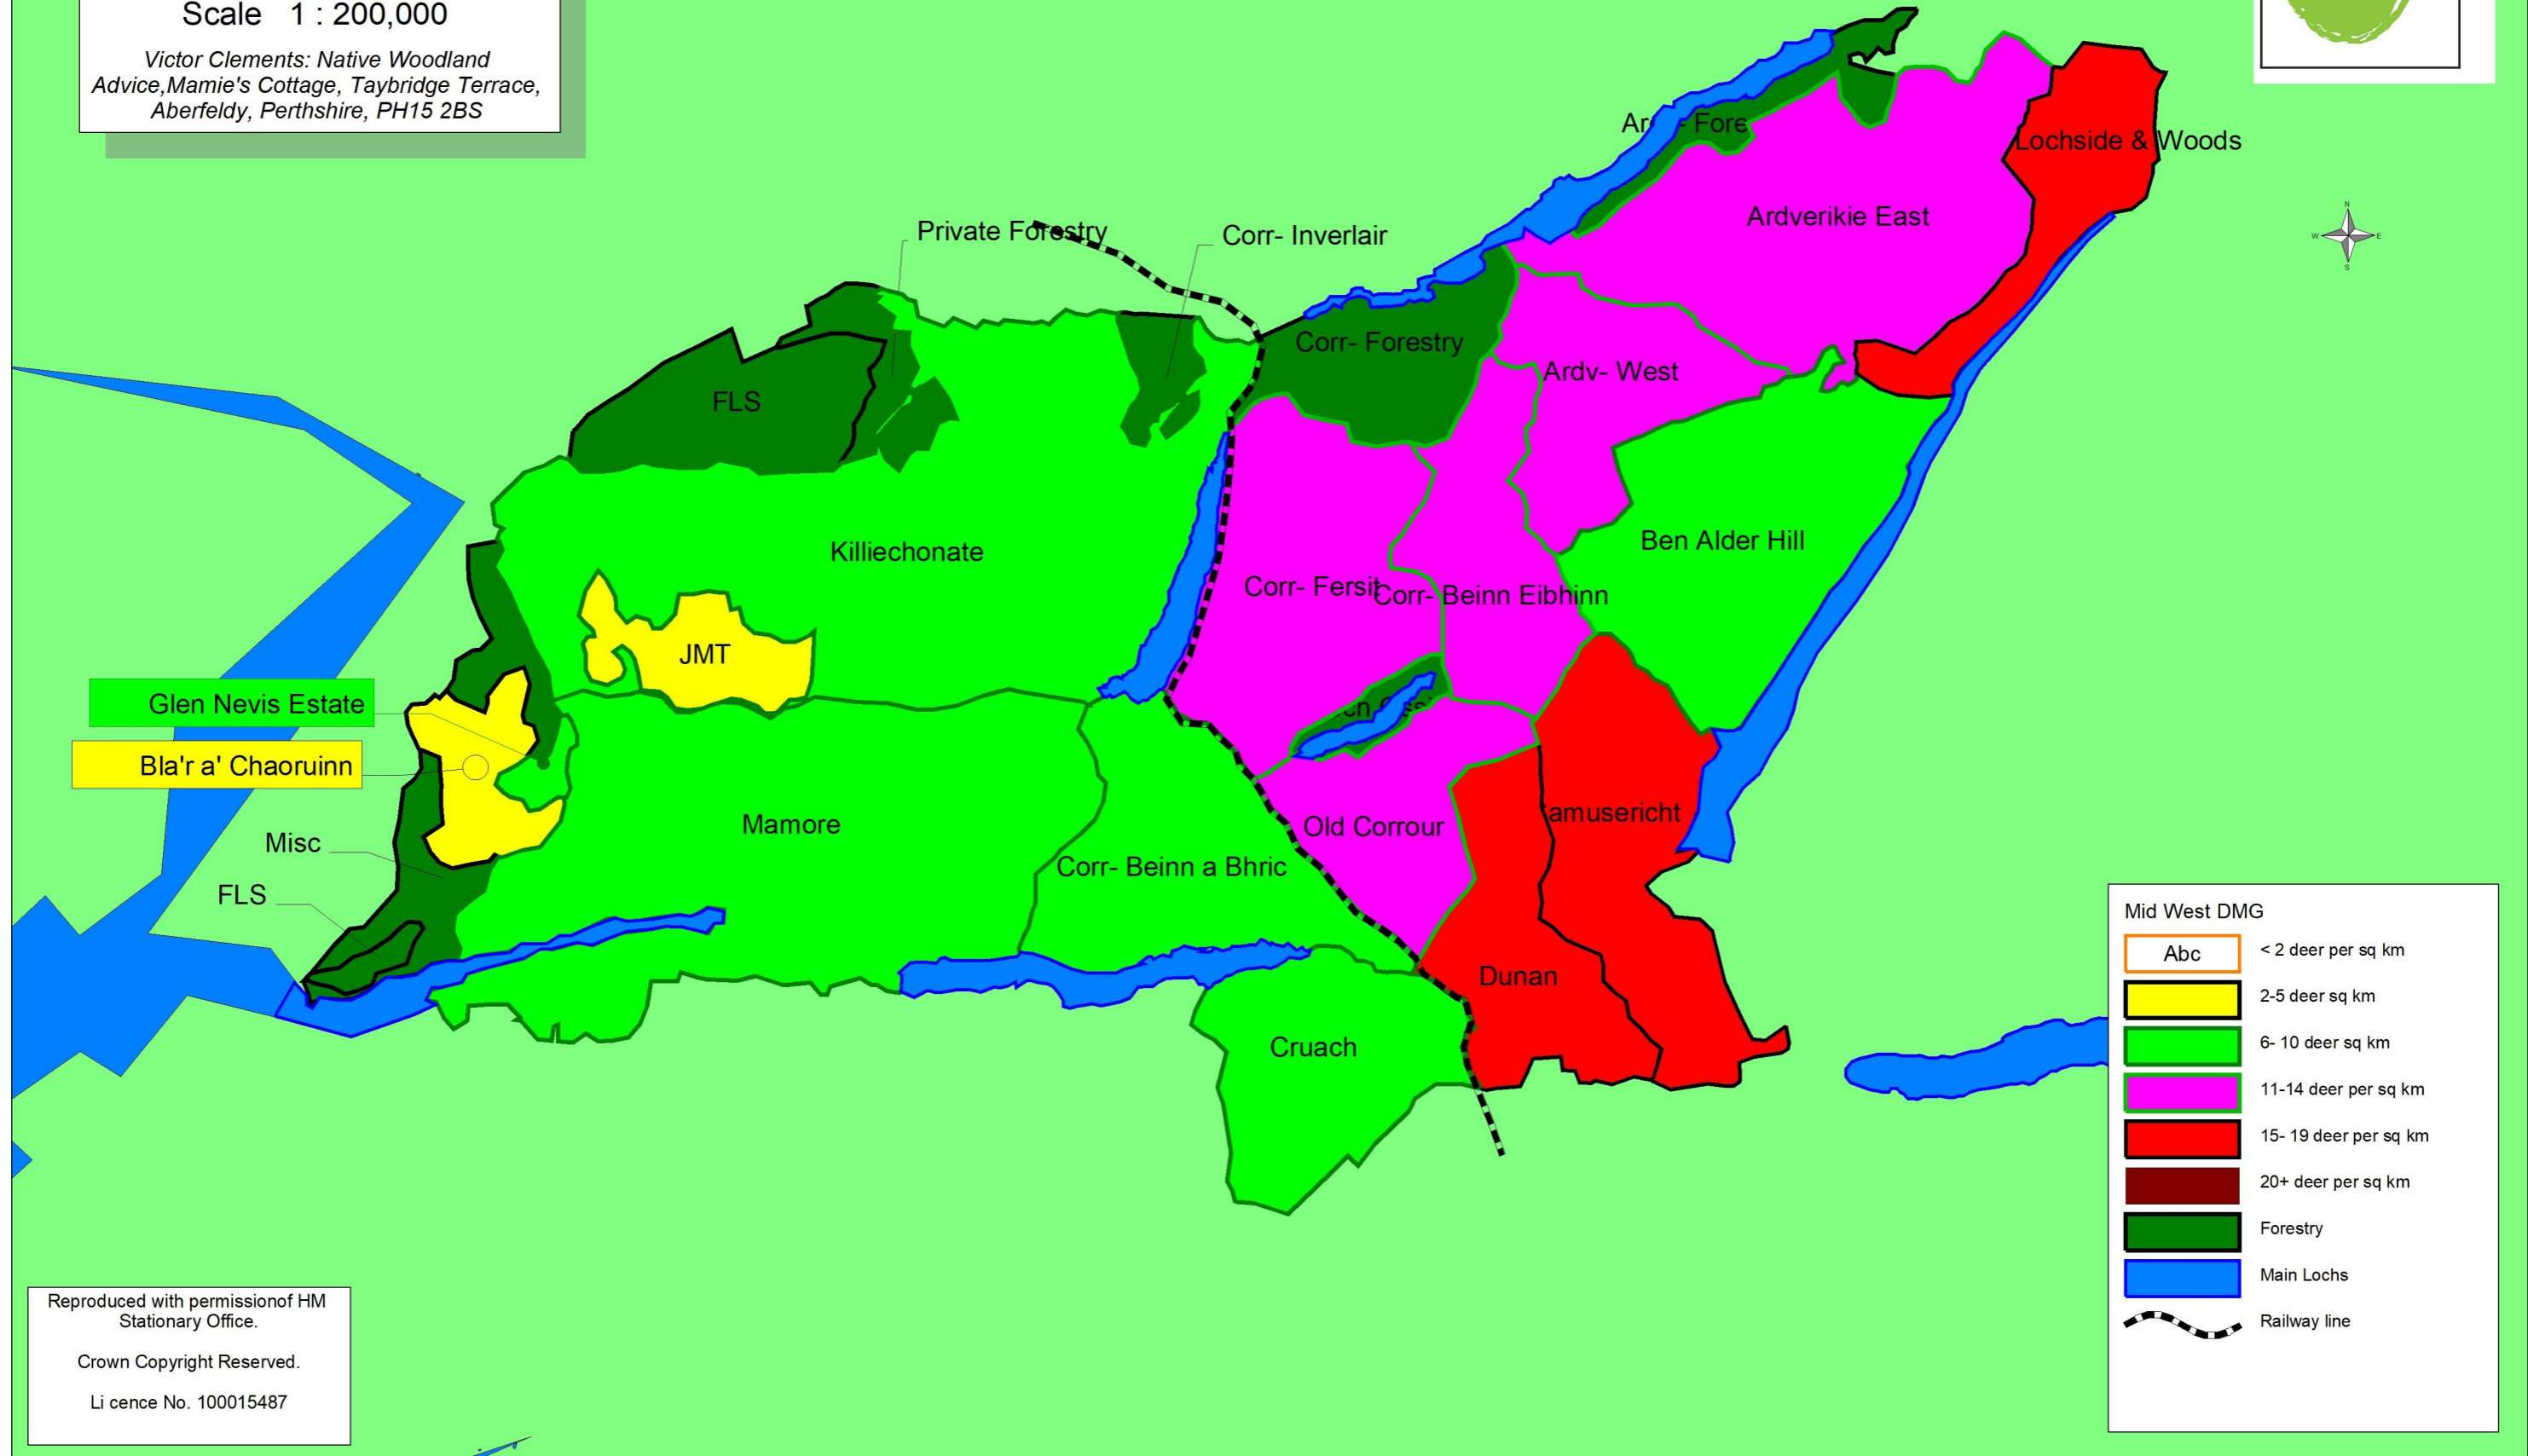

Mid West Deer Management Group

2011 Deer Density Map

Scale 1 : 200,000

Victor Clements: Native Woodland Advice, Mamie's Cottage, Taybridge Terrace, Aberfeldy, Perthshire, PH15 2BS

Mid West DMG	
Abc	< 2 deer per sq km
Yellow	2-5 deer per sq km
Light Green	6- 10 deer per sq km
Magenta	11-14 deer per sq km
Red	15- 19 deer per sq km
Dark Red	20+ deer per sq km
Dark Green	Forestry
Blue	Main Lochs
Dashed Line	Railway line

Reproduced with permission of HM Stationary Office.
 Crown Copyright Reserved.
 Licence No. 100015487