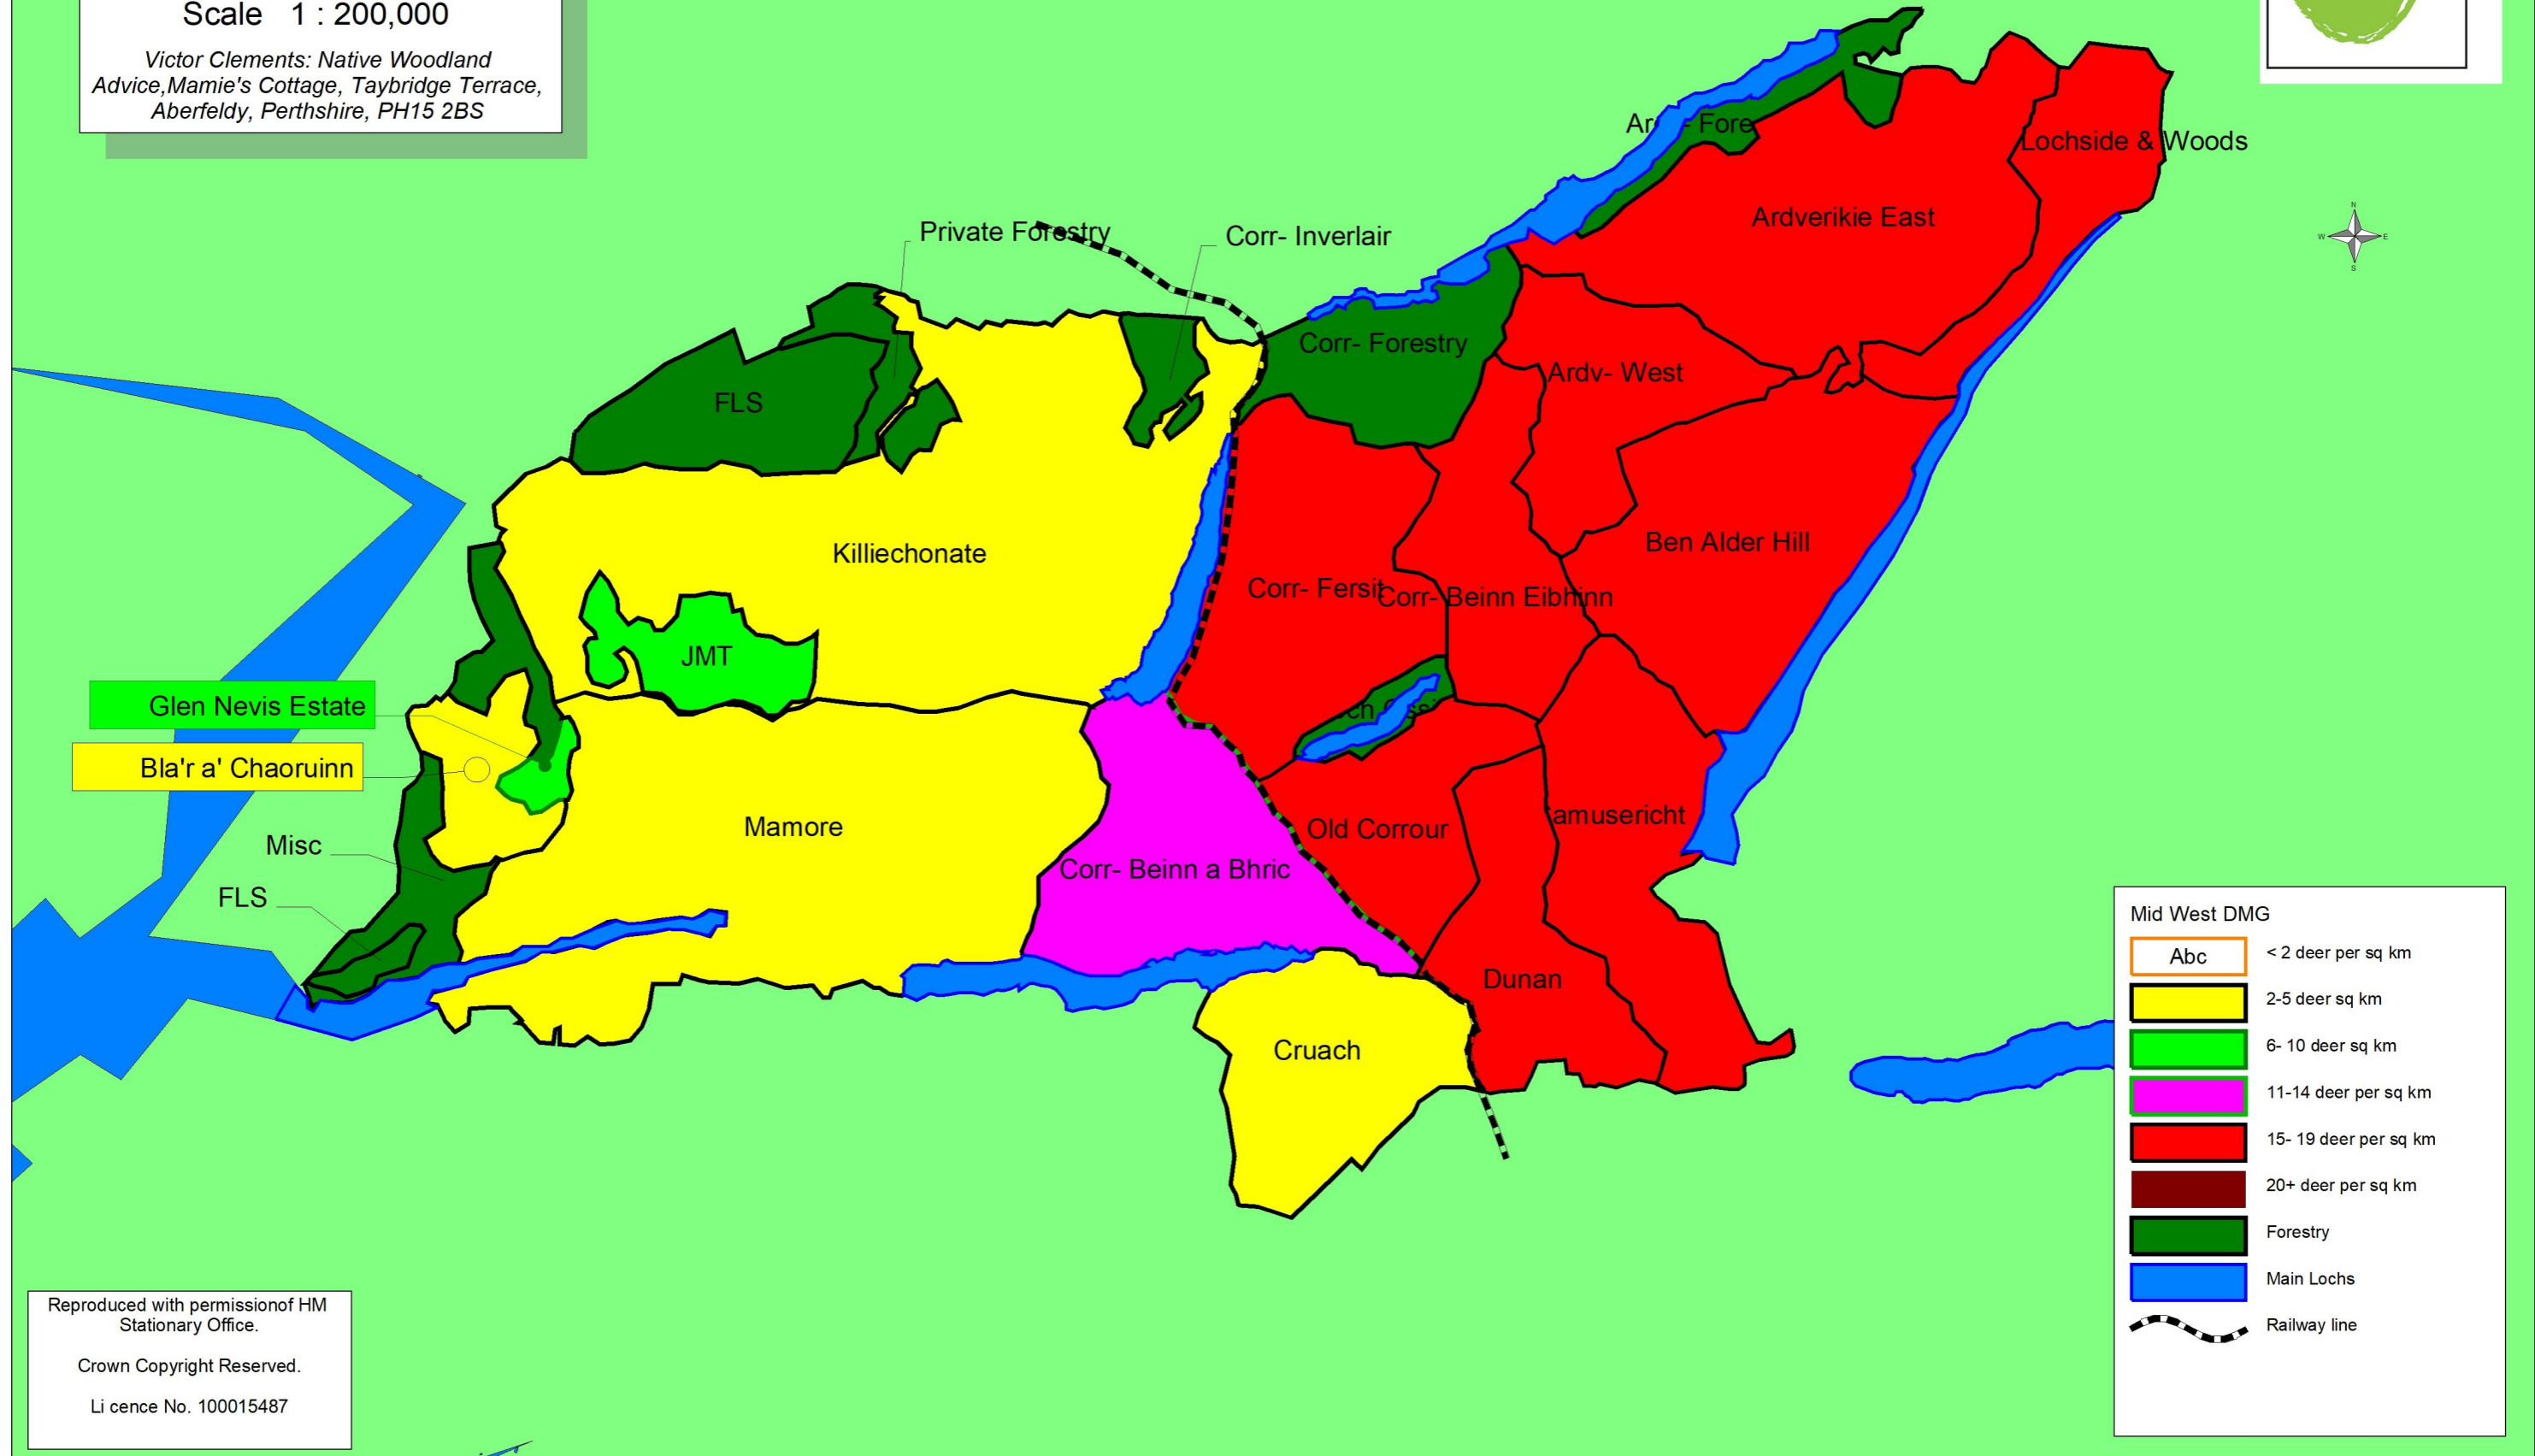

Mid West Deer Management Group

2006 Deer Density Map

Scale 1 : 200,000

Victor Clements: Native Woodland Advice, Mamie's Cottage, Taybridge Terrace, Aberfeldy, Perthshire, PH15 2BS

Mid West DMG	
Abc	< 2 deer per sq km
Yellow	2-5 deer per sq km
Green	6- 10 deer per sq km
Magenta	11-14 deer per sq km
Red	15- 19 deer per sq km
Dark Red	20+ deer per sq km
Dark Green	Forestry
Blue	Main Lochs
Dashed line	Railway line

Reproduced with permission of HM Stationary Office.
 Crown Copyright Reserved.
 Licence No. 100015487