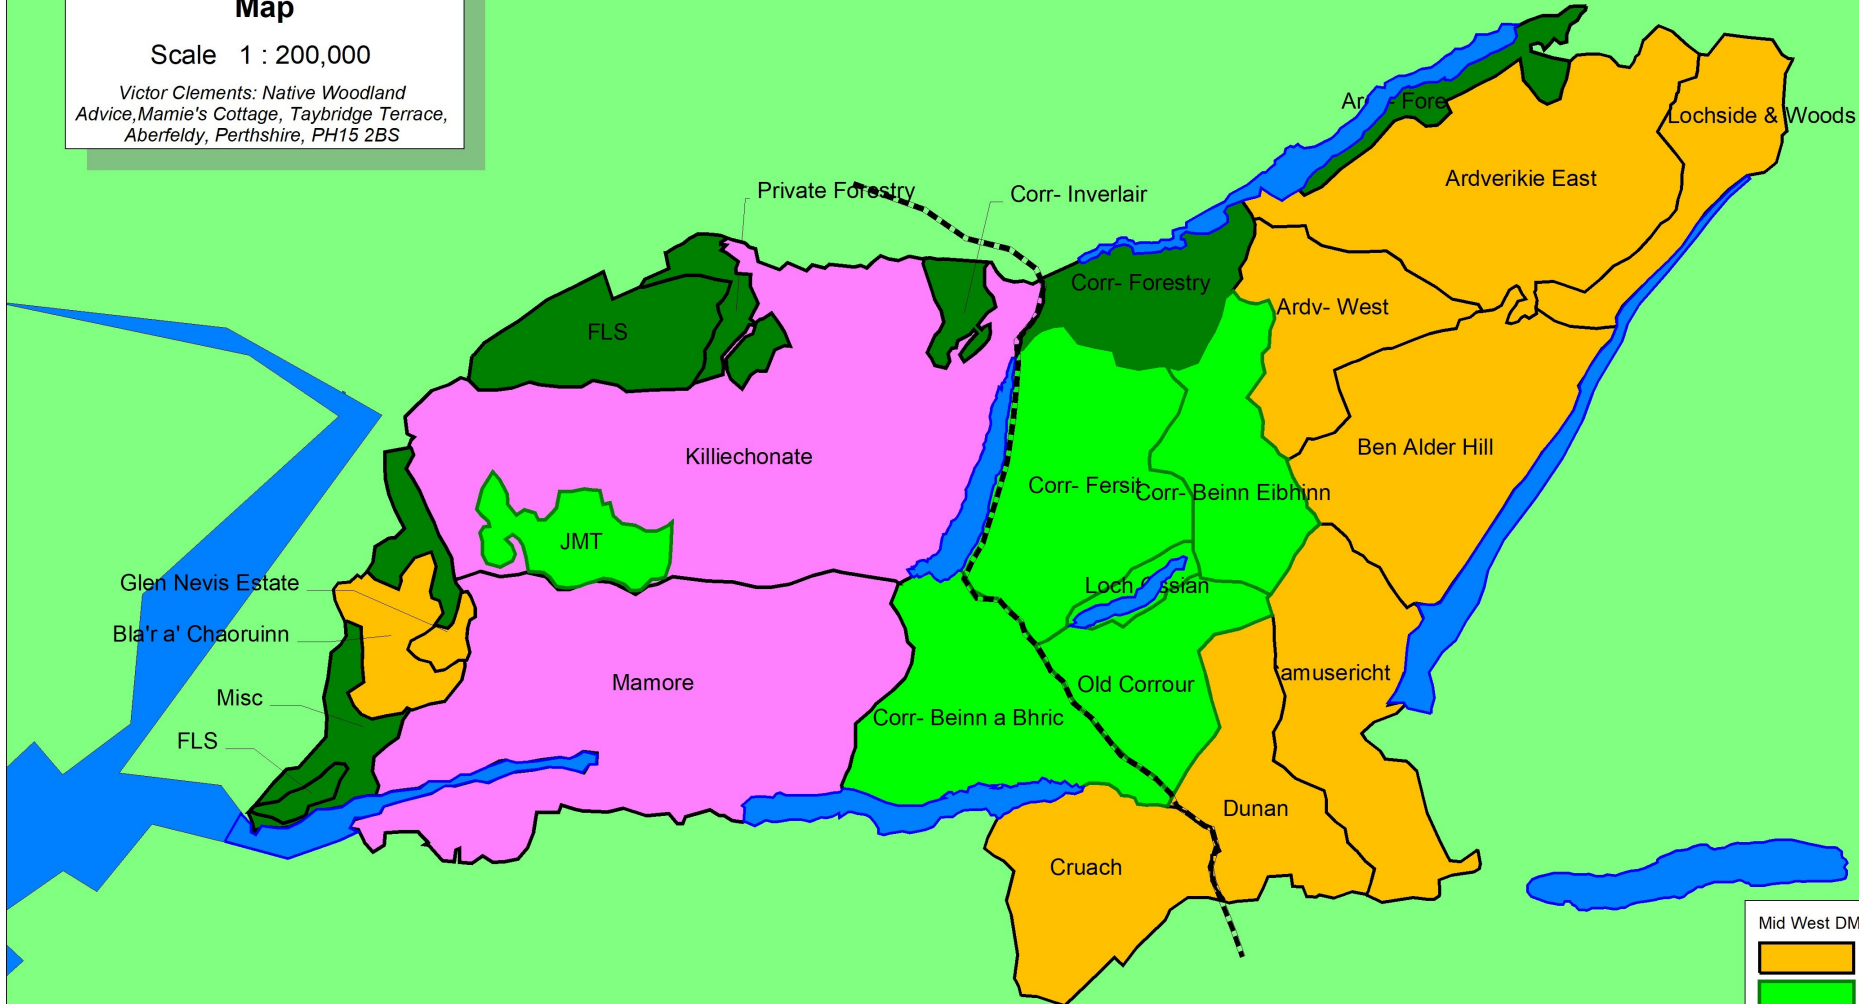

Mid West Deer Management Group

Management Objectives Map

Scale 1 : 200,000

Victor Clements: Native Woodland Advice, Mamie's Cottage, Taybridge Terrace, Aberfeldy, Perthshire, PH15 2BS

Mid West DMG

- Priority deer & mixed conservation objectives
- Priority Conservation and/ or access
- Priority Water catchment management/ deer
- Forestry
- Main Lochs
- Railway line

Reproduced with permission of HM Stationary Office.
 Crown Copyright Reserved.
 Licence No. 100015487