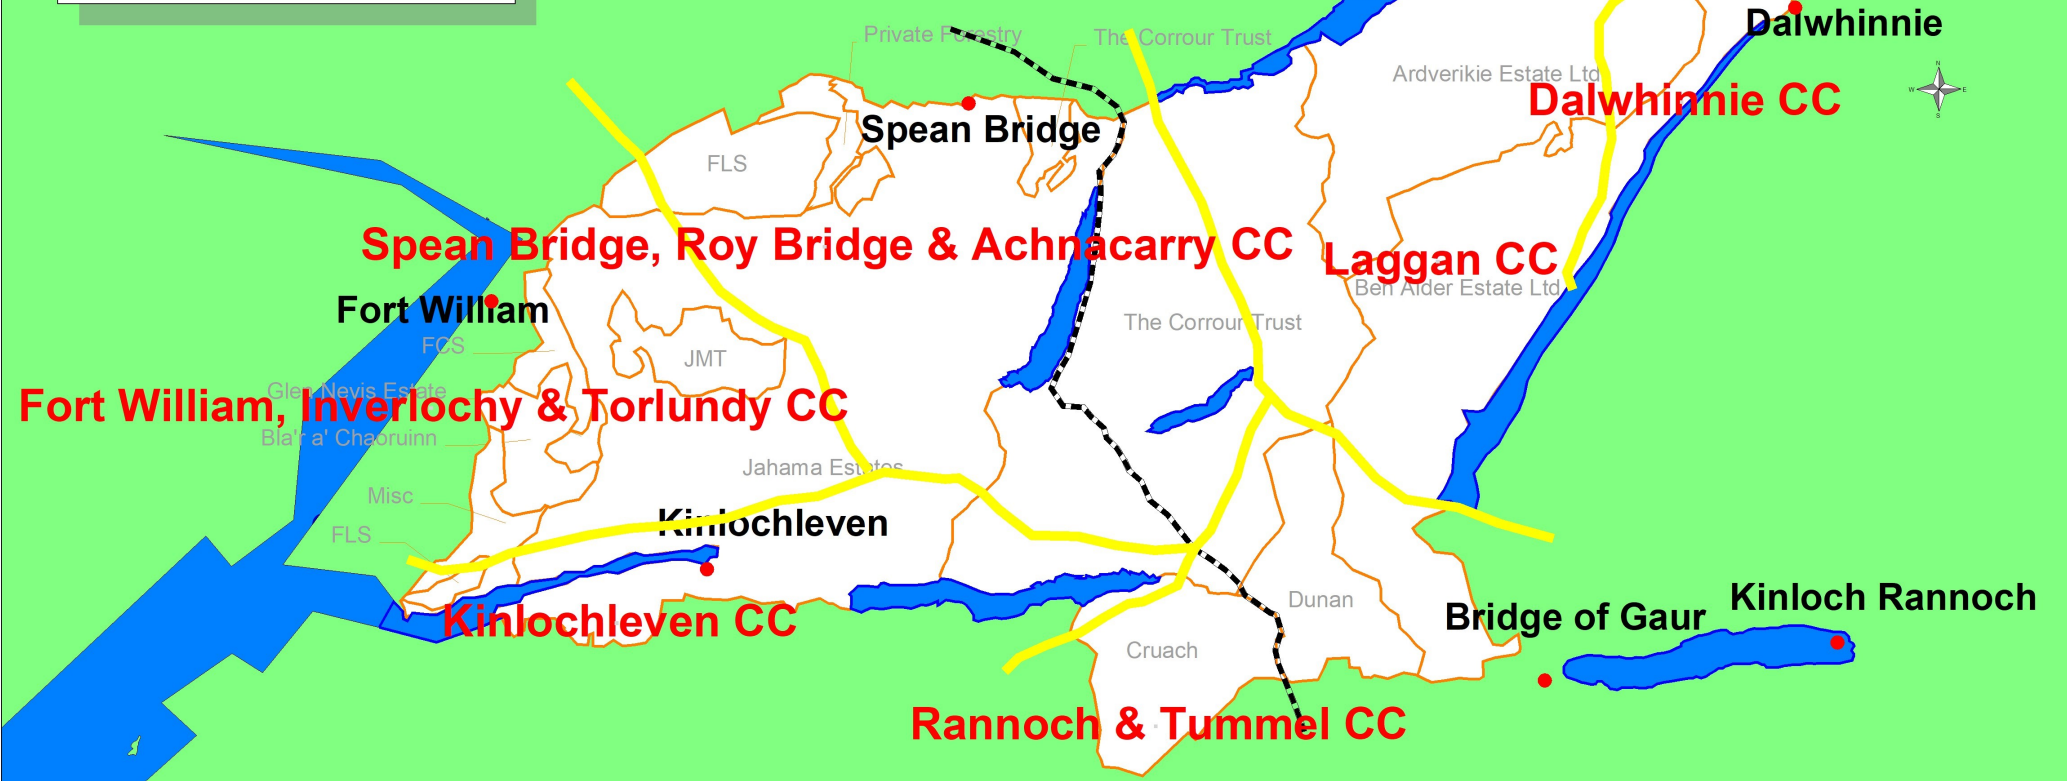

Mid West Deer Management Group

Community Councils Map

Scale 1 : 230,000

Victor Clements: Native Woodland Advice, Mamie's Cottage, Taybridge Terrace, Aberfeldy, Perthshire, PH15 2BS

Fort William, Inverlochy & Torlundy CC

Spean Bridge, Roy Bridge & Achnacarry CC

Dalwhinnie CC

Laggan CC

Kinlochleven CC

Rannoch & Tummel CC

Bridge of Gaur

Kinloch Rannoch

Reproduced with permission of HM Stationary Office.
Crown Copyright Reserved.
Licence No. 100015487

Mid West DMG

- Mid West DMG Members
- Main Lochs
- Railway line